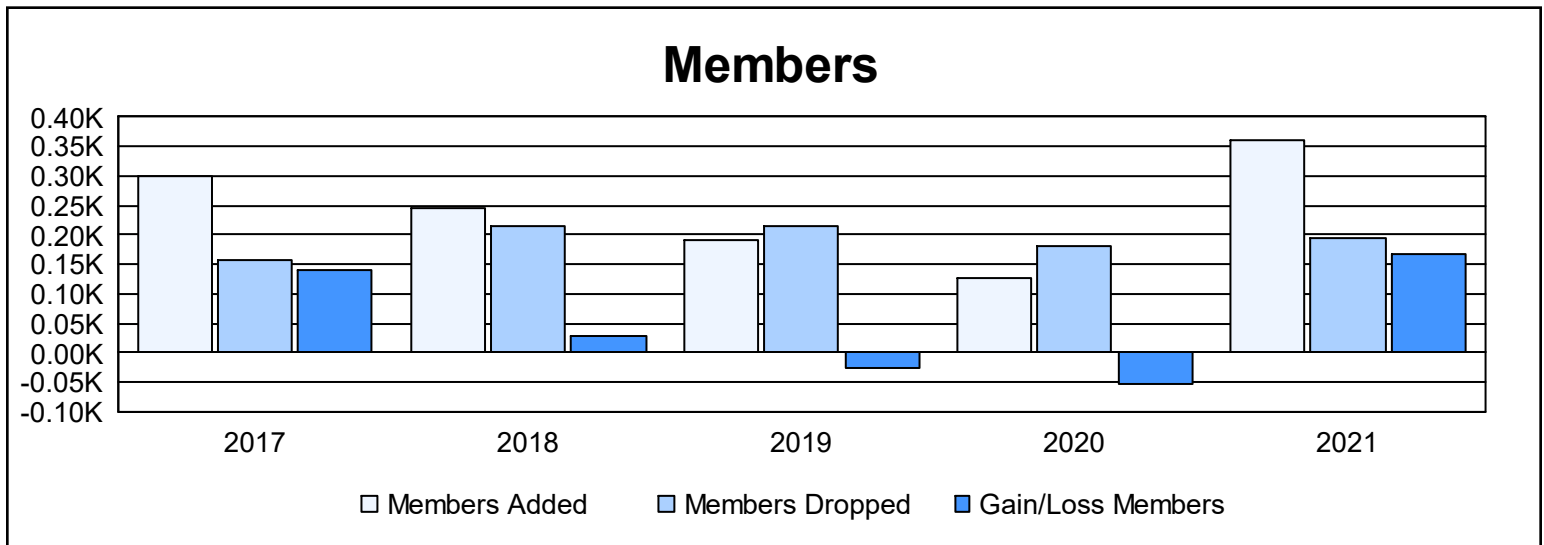

Year	New Clubs	Dropped Clubs	Gain/ Loss Clubs	New Members	Charter Members	Reinstate Members	Transfer Members	Total Member Added	Total Members Dropped	Gain/ Loss Members
2016-2017	3	0	3	190	88	16	5	299	158	141
2017-2018	3	0	3	148	82	9	5	244	214	30
2018-2019	2	1	1	123	59	7	1	190	216	-26
2019-2020	2	0	2	64	50	8	4	126	180	-54
2020-2021	4	0	4	217	122	22	1	362	193	169
<b>Average</b>	<b>3</b>	<b>0</b>	<b>3</b>	<b>148</b>	<b>80</b>	<b>12</b>	<b>3</b>	<b>244</b>	<b>192</b>	<b>52</b>

### Membership Composition June 2021 Cumulative