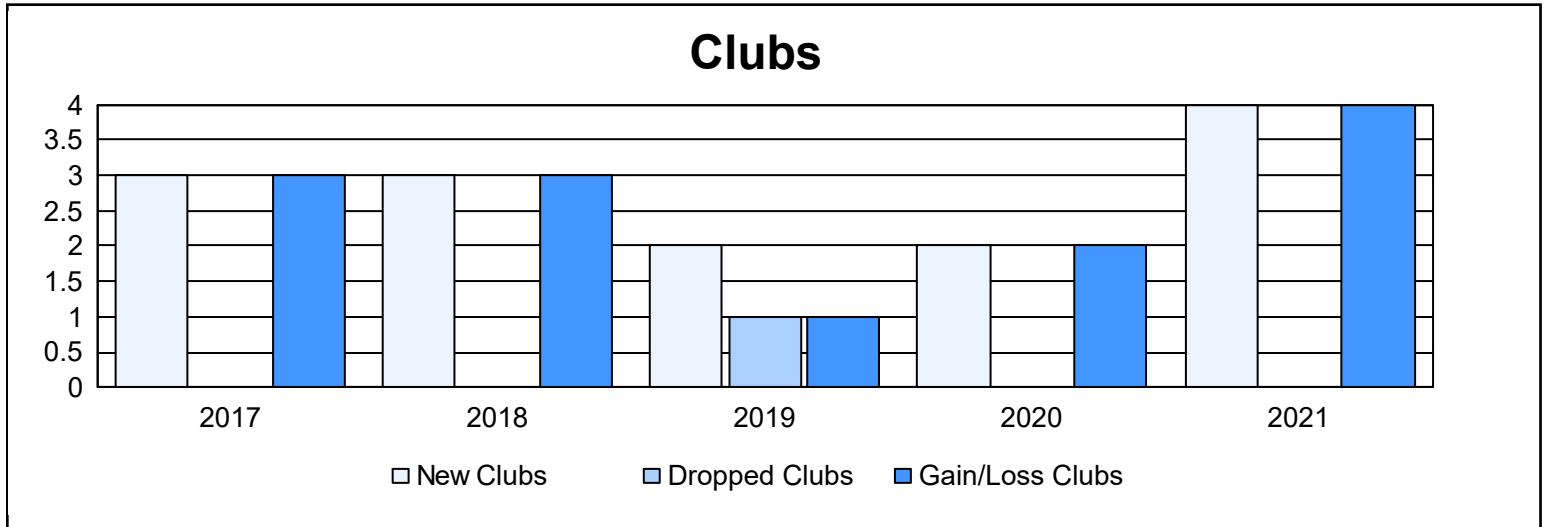

Year	New Clubs	Dropped Clubs	Gain/ Loss Clubs	New Members	Charter Members	Reinstate Members	Transfer Members	Total Member Added	Total Members Dropped	Gain/ Loss Members
2016-2017	3	0	3	190	88	16	5	299	158	141
2017-2018	3	0	3	148	82	9	5	244	214	30
2018-2019	2	1	1	123	59	7	1	190	216	-26
2019-2020	2	0	2	64	50	8	4	126	180	-54
2020-2021	4	0	4	217	122	22	1	362	193	169
<b>Average</b>	<b>3</b>	<b>0</b>	<b>3</b>	<b>148</b>	<b>80</b>	<b>12</b>	<b>3</b>	<b>244</b>	<b>192</b>	<b>52</b>

### Membership Composition June 2021 Cumulative