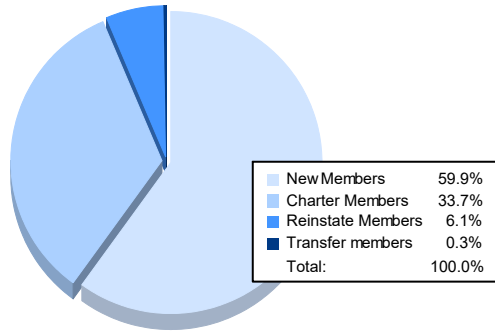

Year	New Clubs	Dropped Clubs	Gain/ Loss Clubs	New Members	Charter Members	Reinstate Members	Transfer Members	Total Member Added	Total Members Dropped	Gain/ Loss Members
2016-2017	3	0	3	190	88	16	5	299	158	141
2017-2018	3	0	3	148	82	9	5	244	214	30
2018-2019	2	1	1	123	59	7	1	190	216	-26
2019-2020	2	0	2	64	50	8	4	126	180	-54
2020-2021	4	0	4	217	122	22	1	362	193	169
<b>Average</b>	<b>3</b>	<b>0</b>	<b>3</b>	<b>148</b>	<b>80</b>	<b>12</b>	<b>3</b>	<b>244</b>	<b>192</b>	<b>52</b>

### Membership Composition June 2021 Cumulative

### Gender Composition June 2021 Cumulative